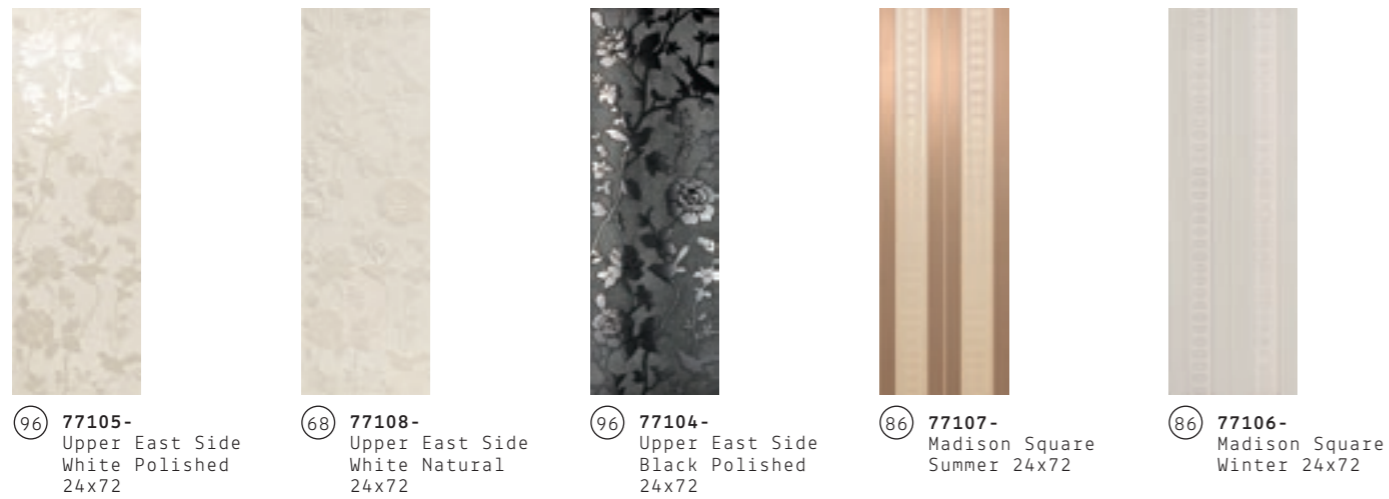

PARK AVENUE