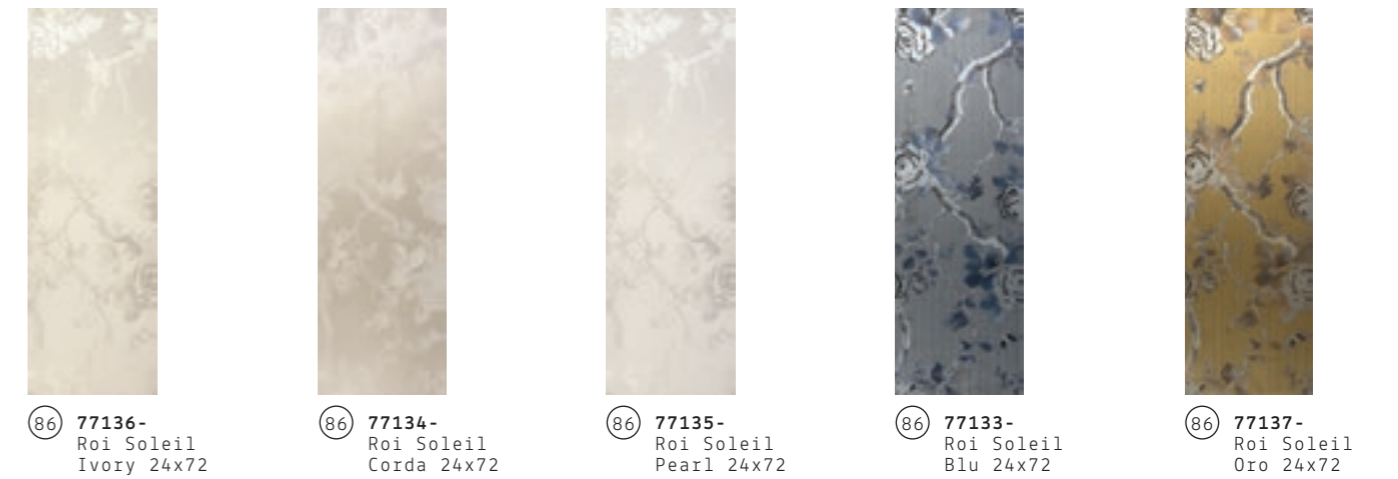

PLACE VENDOME