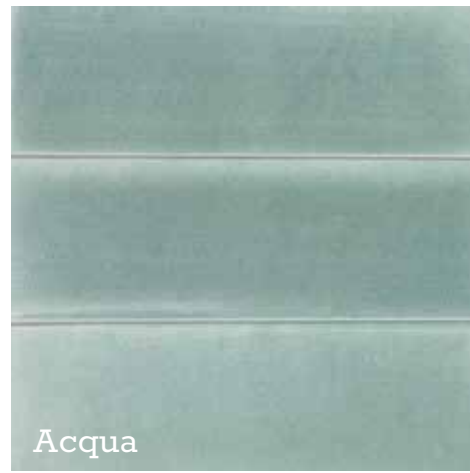

# Wabisabi

1 formato/size

5x15 2"x6"

Tecnologia/Technology

Gres porcellanato Cat. BIa/Glazed porcelain tiles Cat. BIa

15 colori matt/matt colours

Verde

Acqua

Teal

Blu

Glicine

Celeste

**WAB05VE**  
5x15 2"x6"

**WAB05AQ**  
5x15 2"x6"

**WAB05TE**  
5x15 2"x6"

**WAB05BL**  
5x15 2"x6"