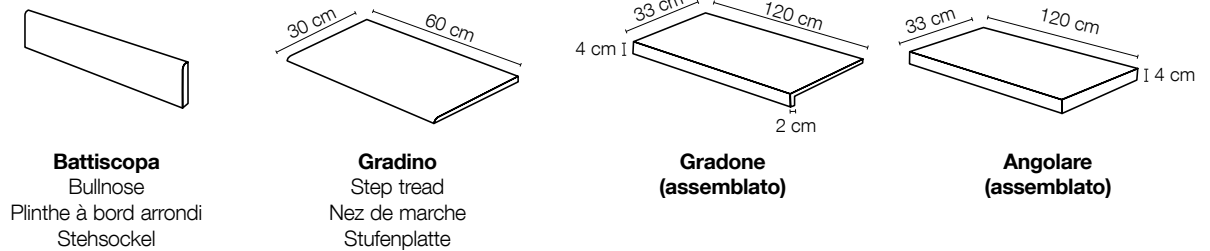

PEZZI SPECIALI TRIMS ACCESSOIRES FORMSTÜCKE

Formati Sizes Formats Formate	cm 7x60 2^{3/4}"x23^{5/8}"	cm 30x60 11^{3/4}"x23^{5/8}"	cm 120x33 47^{1/4}"x13"	cm 120x33 47^{1/4}"x13"