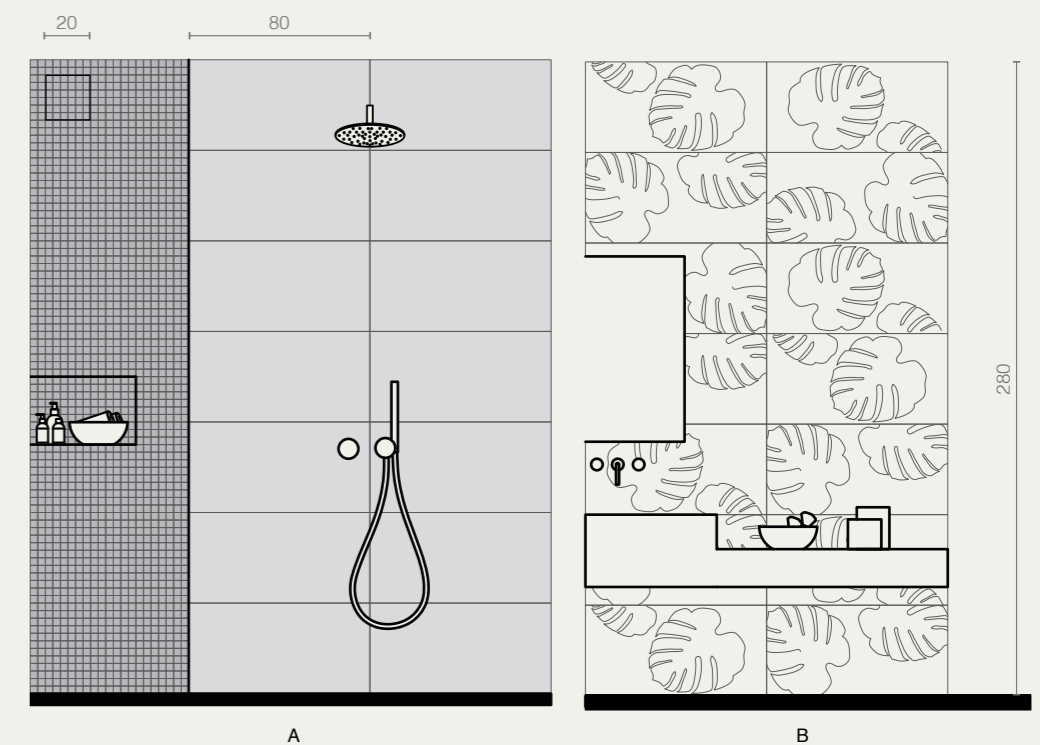

AB03 · Bathroom

Abitare la Terra · pag. 250

WALL

Bianco Rodò mix
40x80 Rett

Bosa · Argilla
40x80 Rett

Tinte d'Accento Nero
3,2x3,2 su rete 20x20 · 2,66%

FLOOR

Bosa · Argilla
6,5x6,5 su rete 20x20
Bosa · Argilla
20x80 Rett

318 / 319