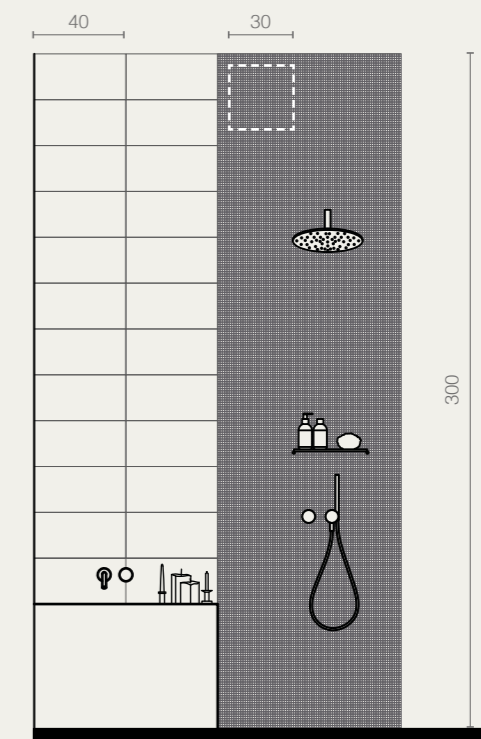

### WALL

### FLOOR

Silver 20x40

Silver 40x40

Mosaico Spacco Silver 1x1/30x30

# Layout