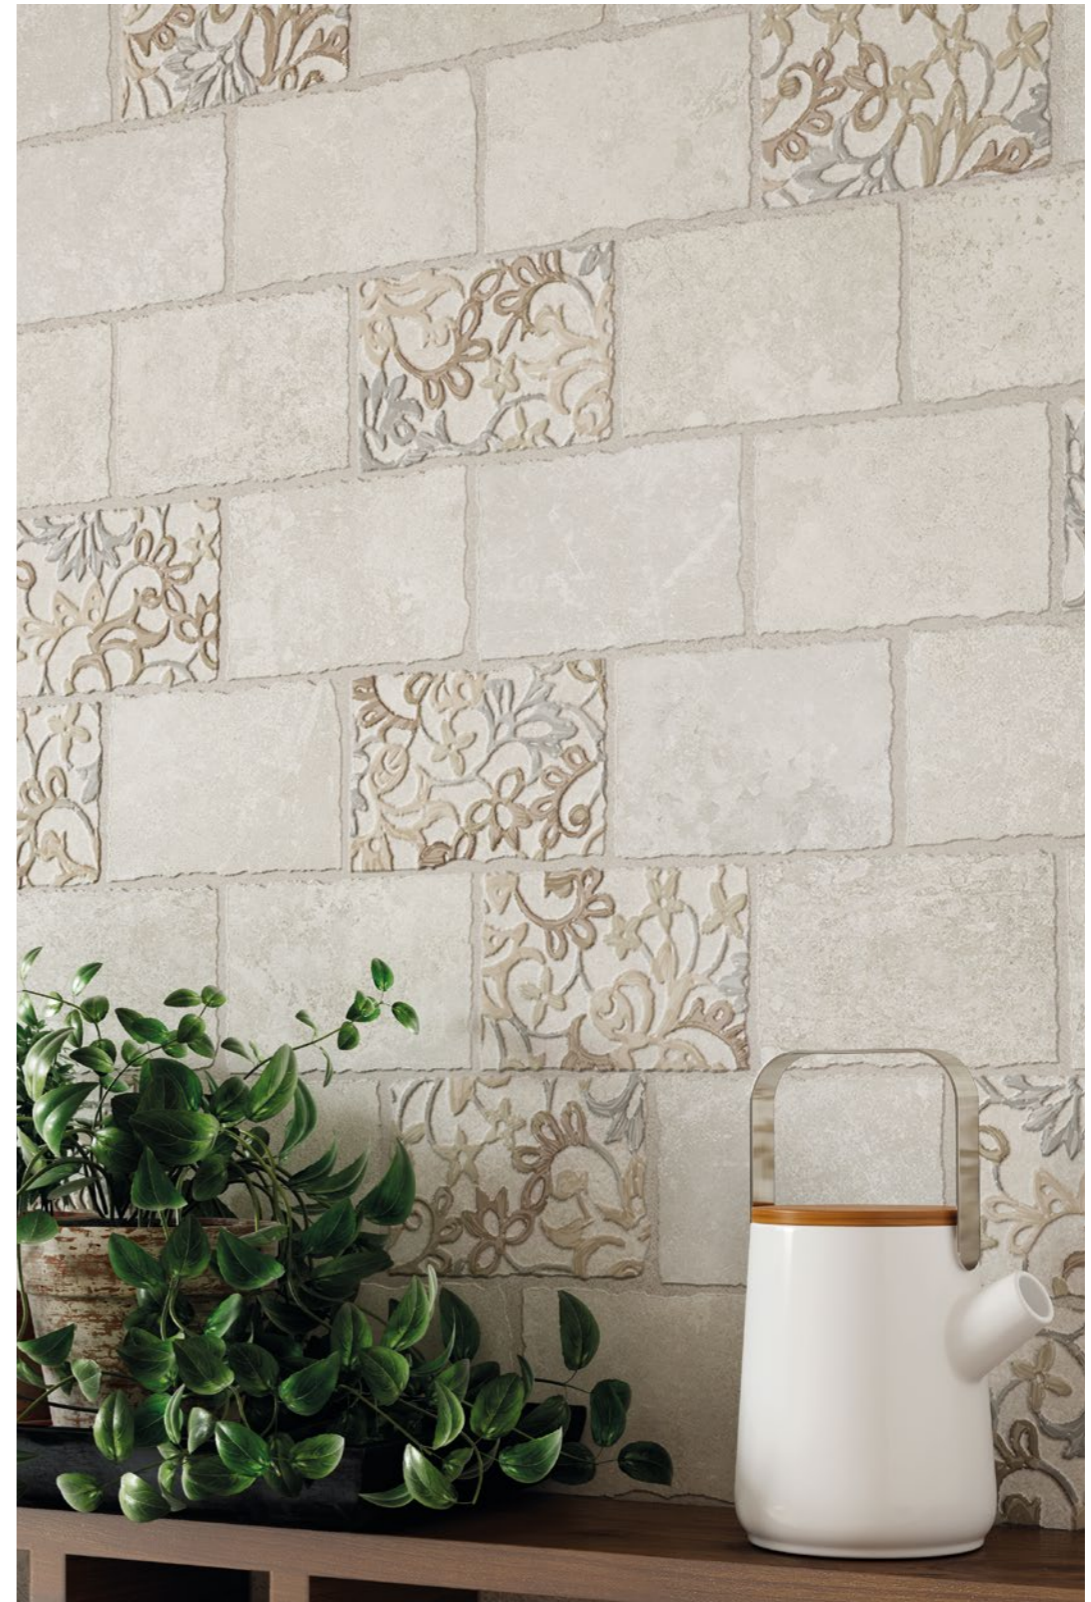

IVORY

Riv. Mosaico Major Florita Deco Nat. 30x45 - 11^{13/16}"x17^{11/16}"
Pav. Nat. Rett. 60x120 - 23^{5/8}"x47^{1/4}" - Nat. Rett. 60x60 - 23^{5/8}"x23^{5/8}" - Nat. Rett. 30x60 - 11^{13/16}"x23^{5/8}"