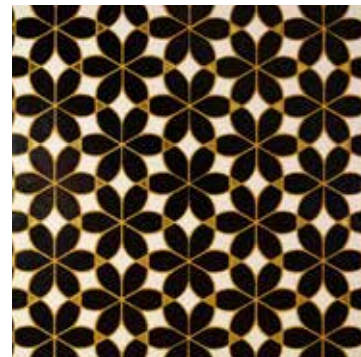

## Infinite Flower

FLOWERS 1  
+ GREIGE

FLOWERS 2  
+ SHINING GOLD

FLOWERS 3  
+ SHINING GOLD

Modular size:  
21,6 x 25 cm  
8 1/2" x 9 7/8"