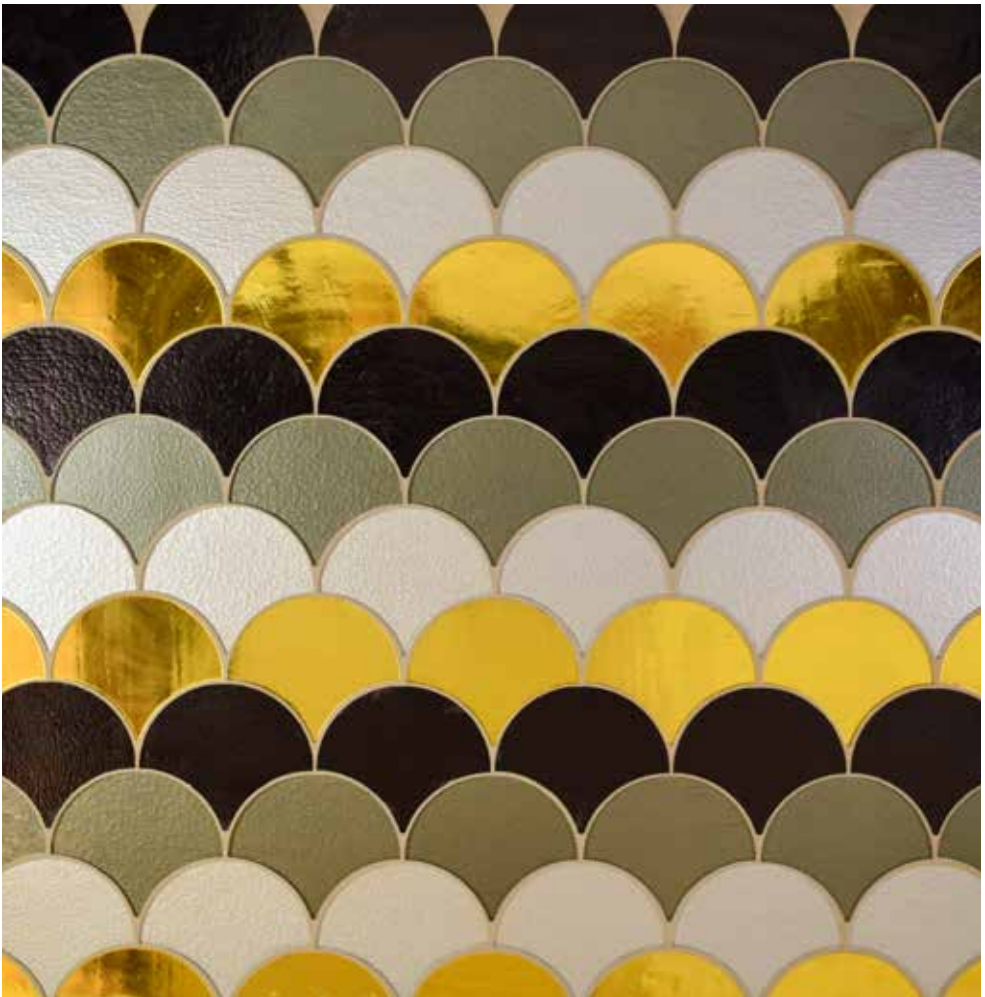

Infinite Scales

Scales 1