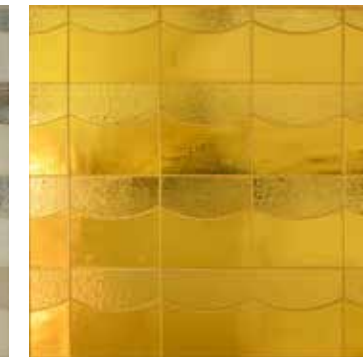

VERSES 3
+ SHINING GOLD

Modular size:
30,4 x 31 cm
11' 15/16" x 1' 3/16"