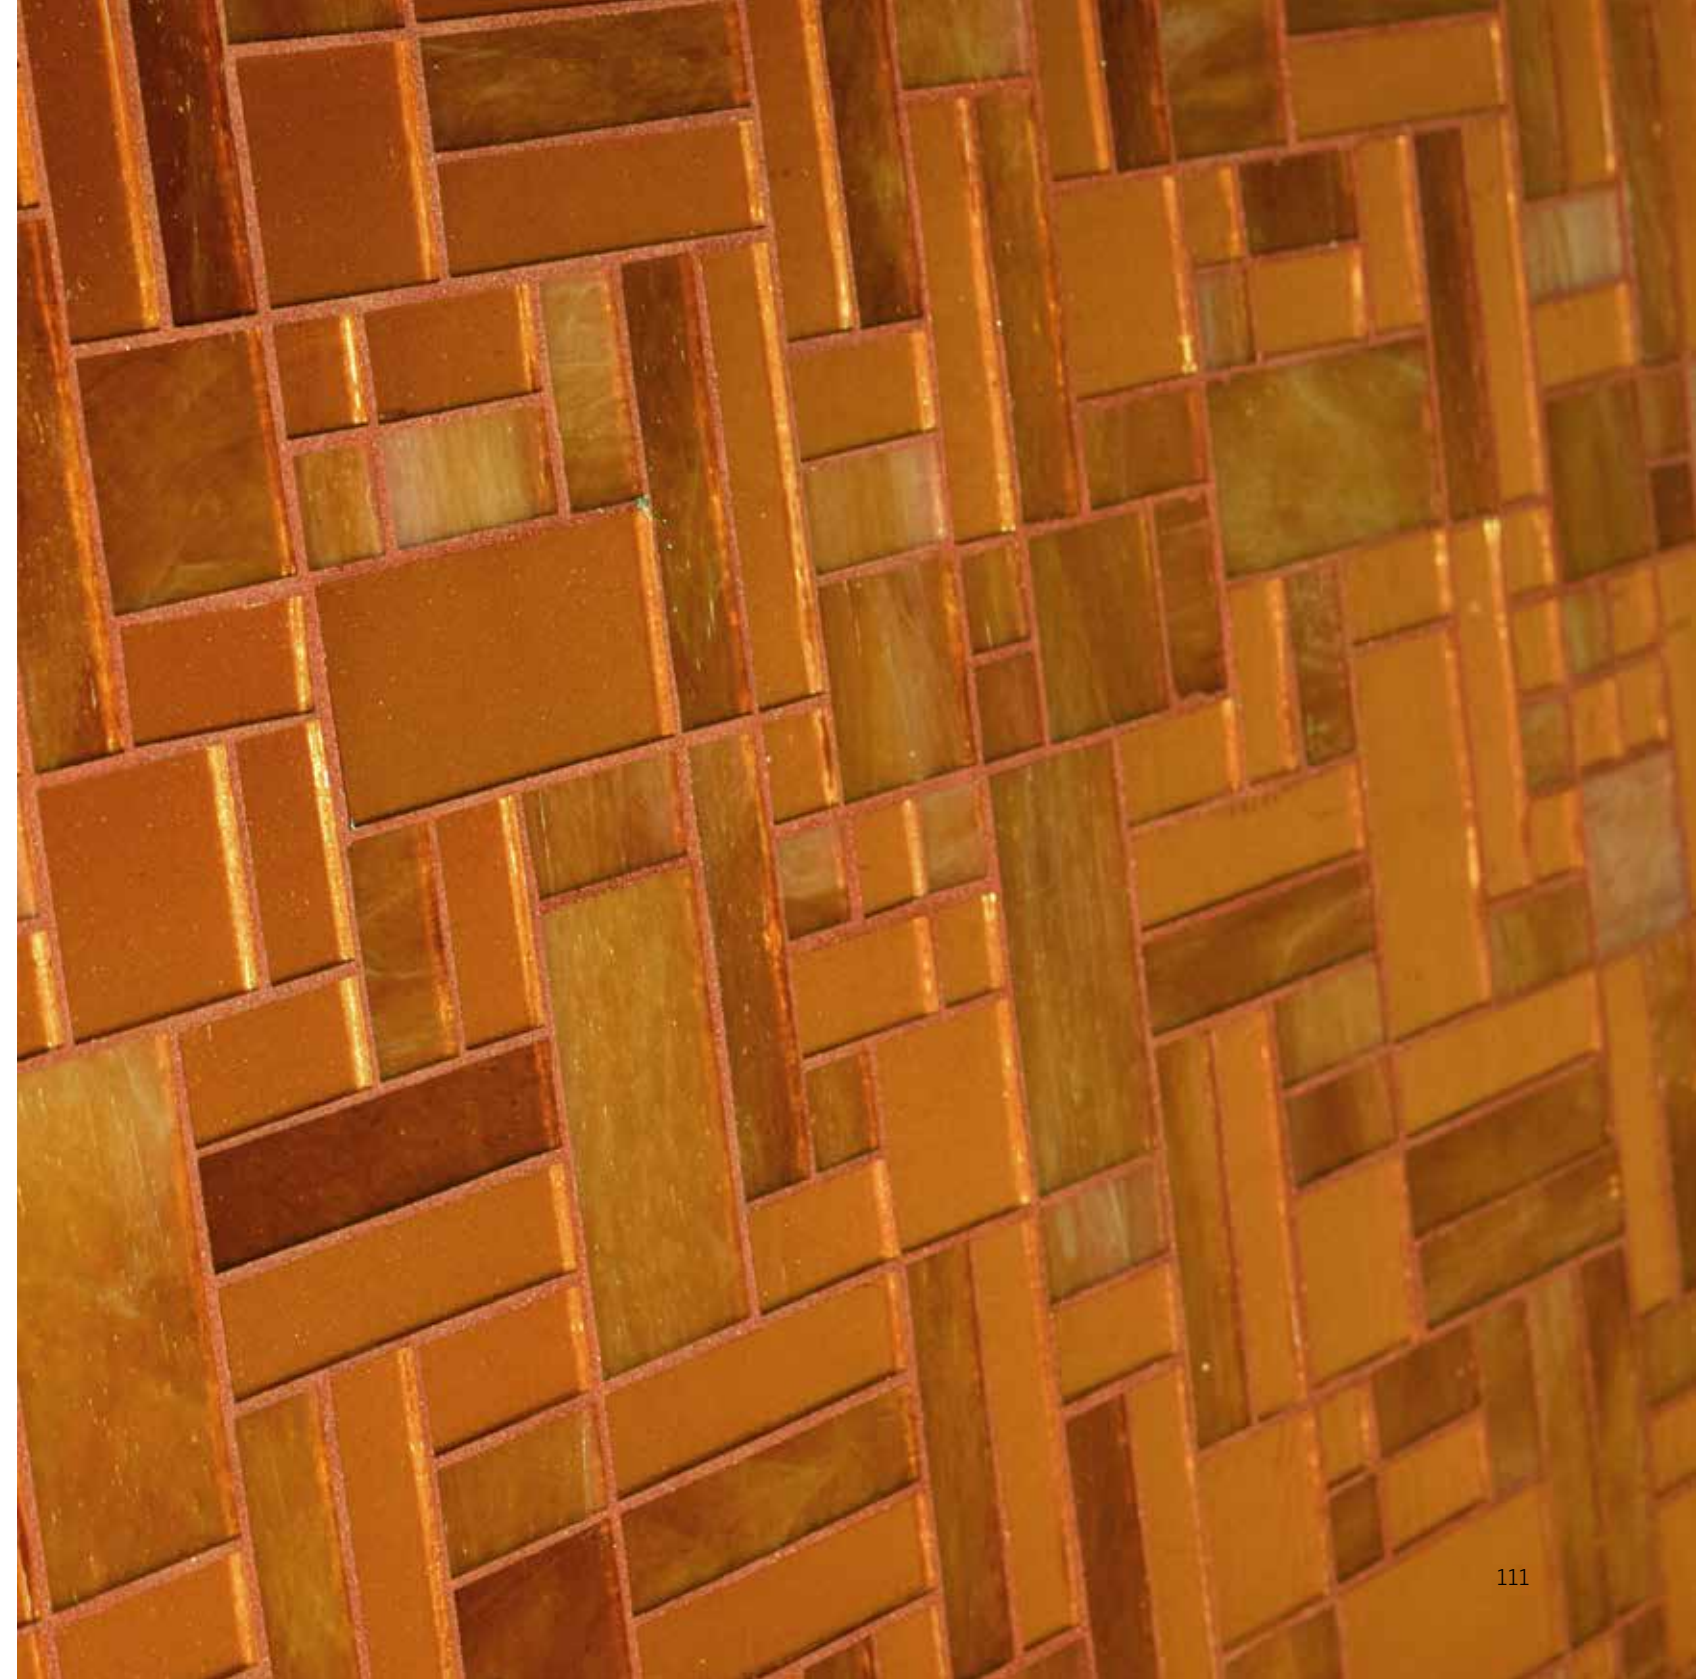

A symphony of flowing lines, impeccable craftsmanship and luxurious materials come together to forge an ocean of unparalleled elegance