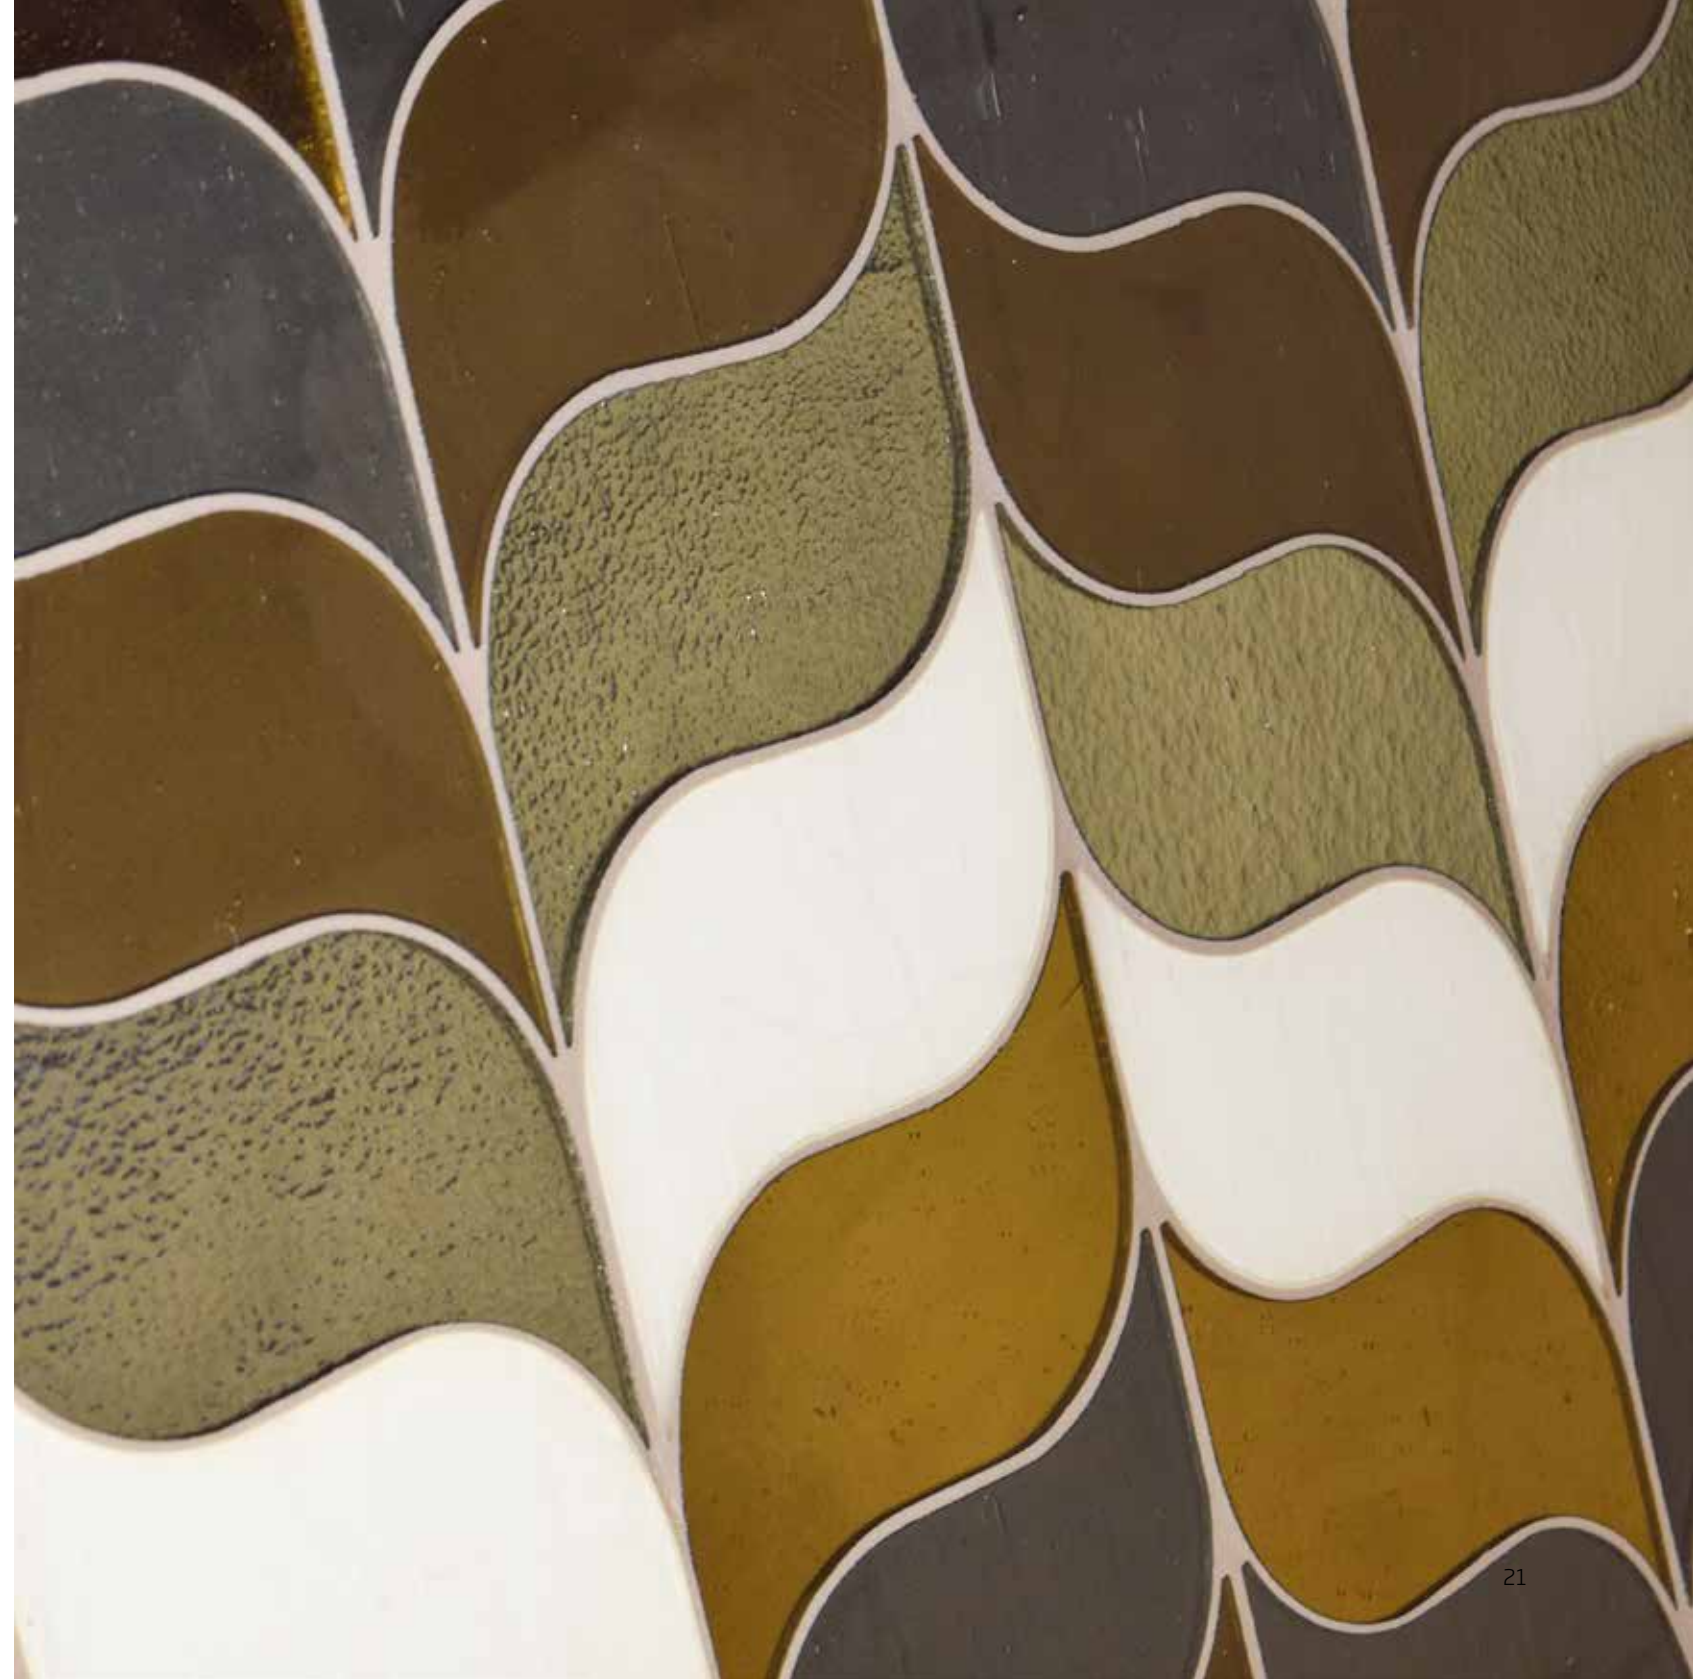

A wide range of designs inspired by nature that express the power of color.