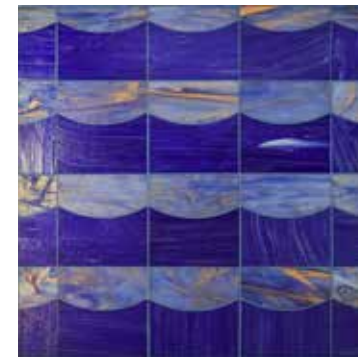

Infinite Verses

VERSES 1
+ ZAFIRO