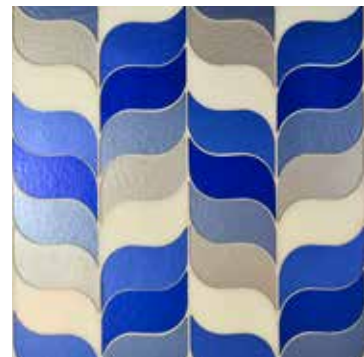

Infinite Leaves

LEAVES 1
+ BIANCO TITANIO