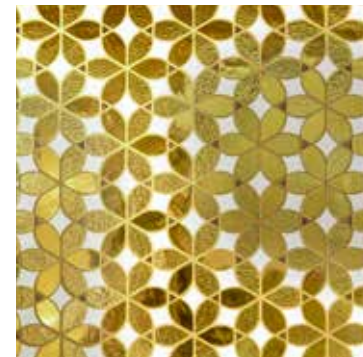

## Infinite Flower

FLOWERS 1  
+ GREIGE

FLOWERS 2  
+ SHINING GOLD

FLOWERS 3  
+ SHINING GOLD

Modular size:  
21,6 x 25 cm  
8 1/2" x 9 7/8"