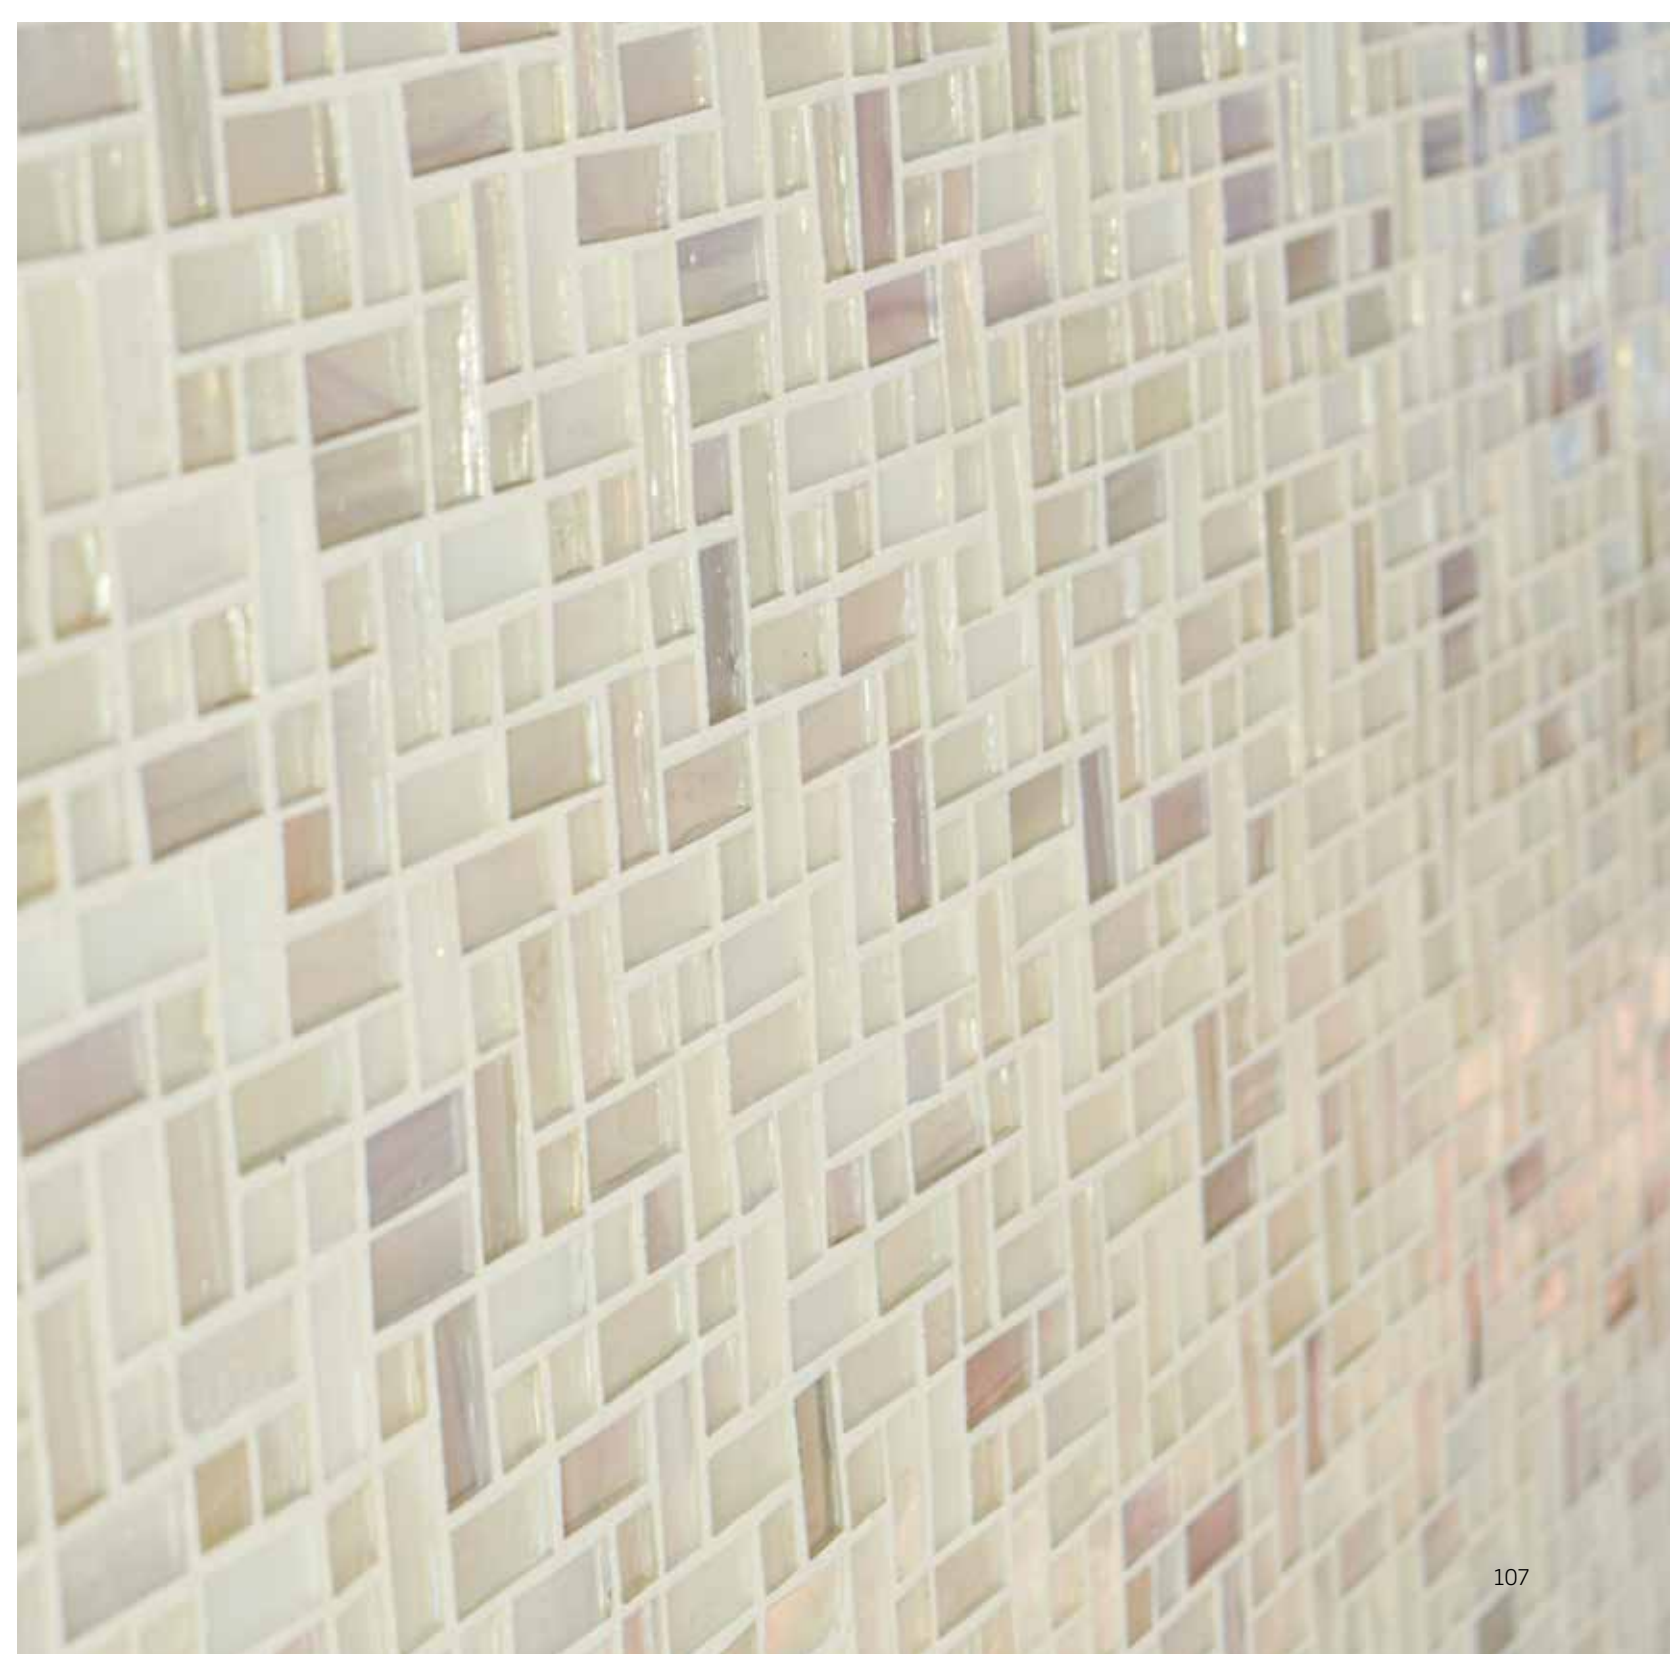

# Artis Opal

Artis Opal

Artis is a texture that utilizes the 1x1 and 1x2 cm sizes. These are standard mosaic sizes and are the perfect canvas to create any artistic mosaic works of art.