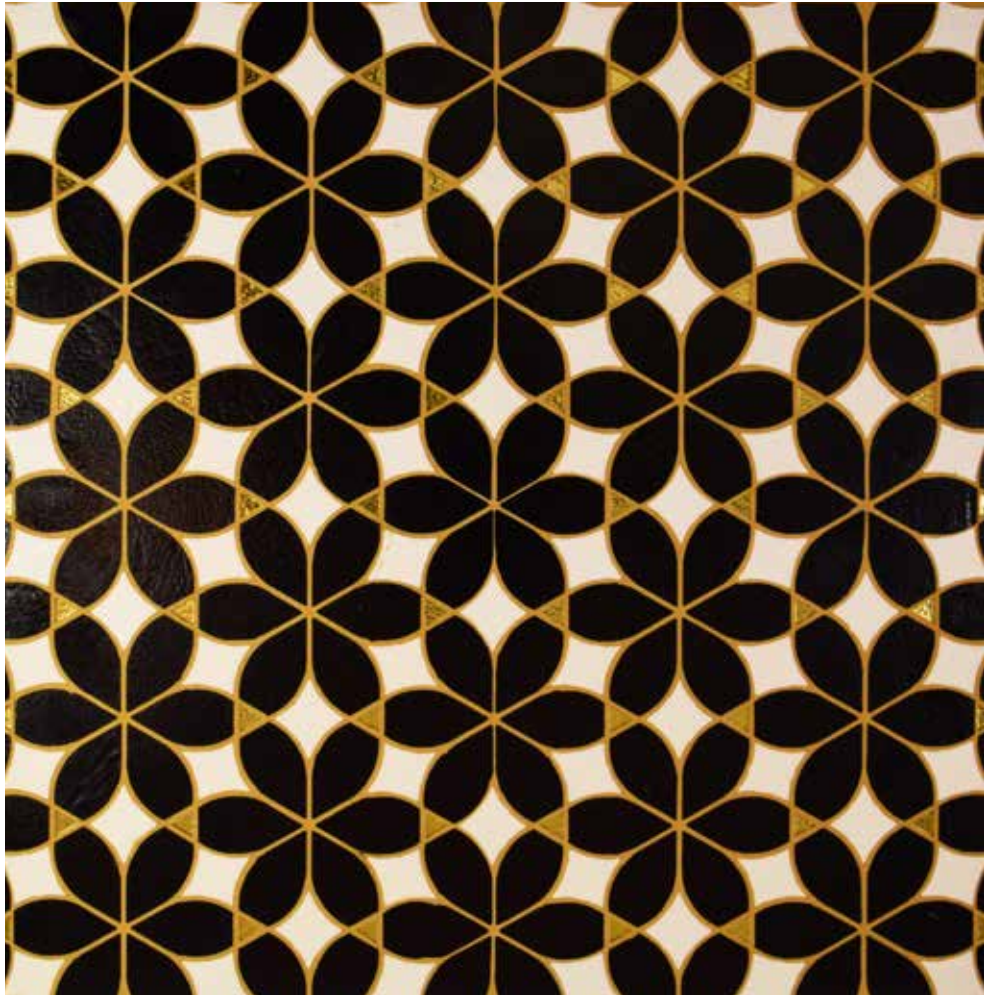

Infinite Flowers

Flower 2