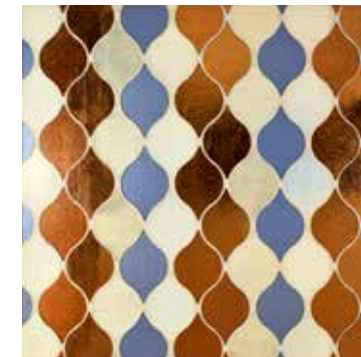

DROPS 2
+ BIANCO TITANIO