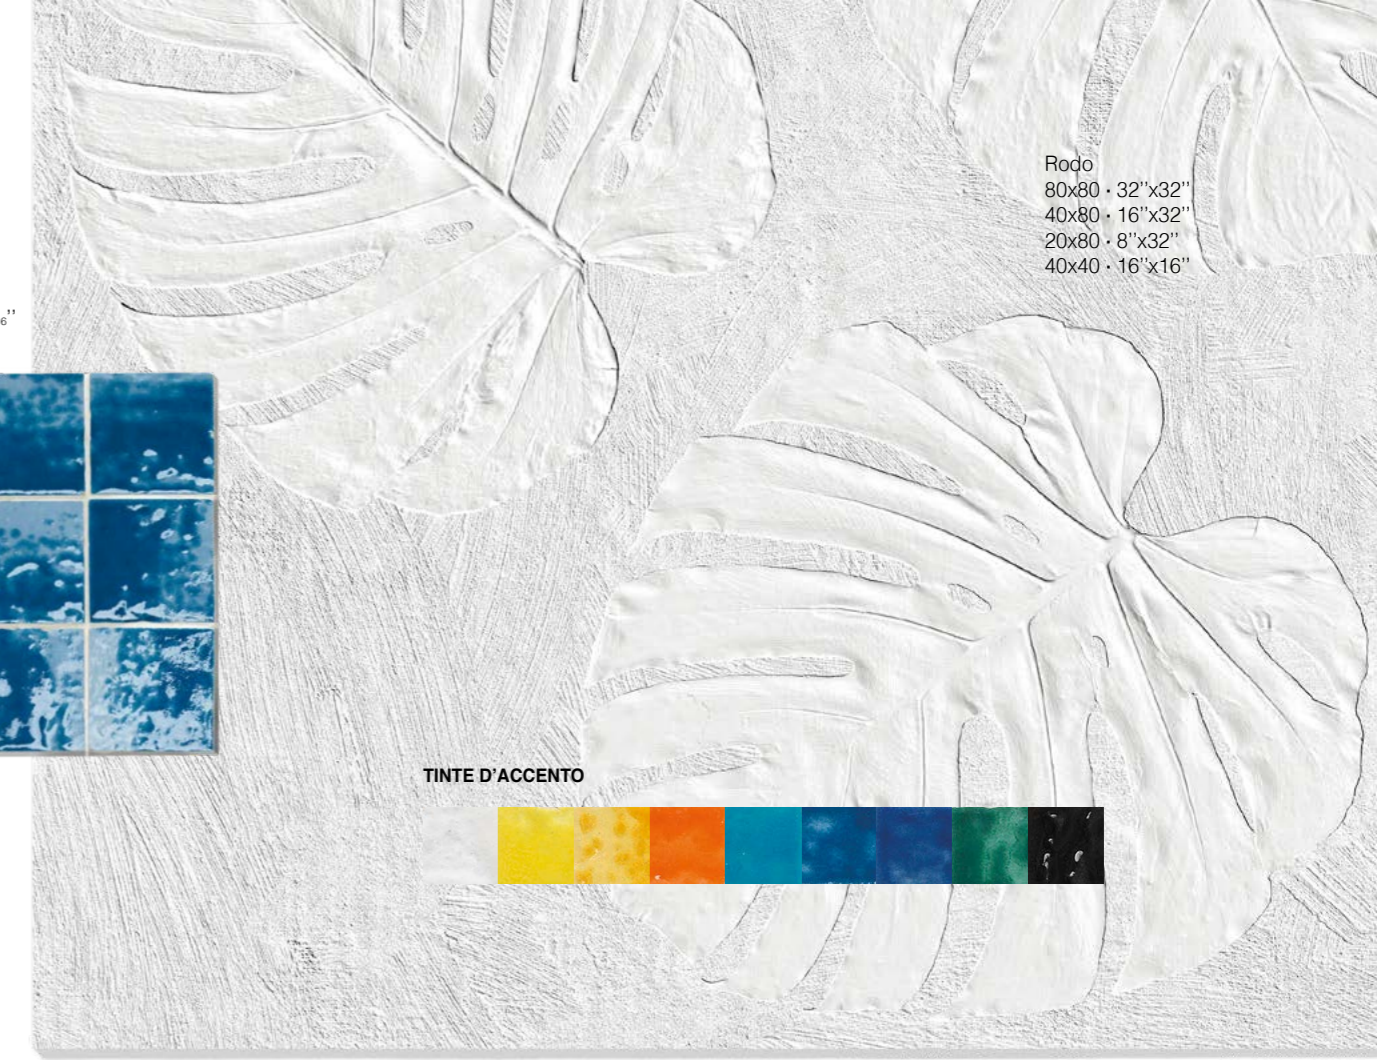

TINTE D'ACCENTO

Rodo
80x80 · 32"x32"
40x80 · 16"x32"
20x80 · 8"x32"
40x40 · 16"x16"