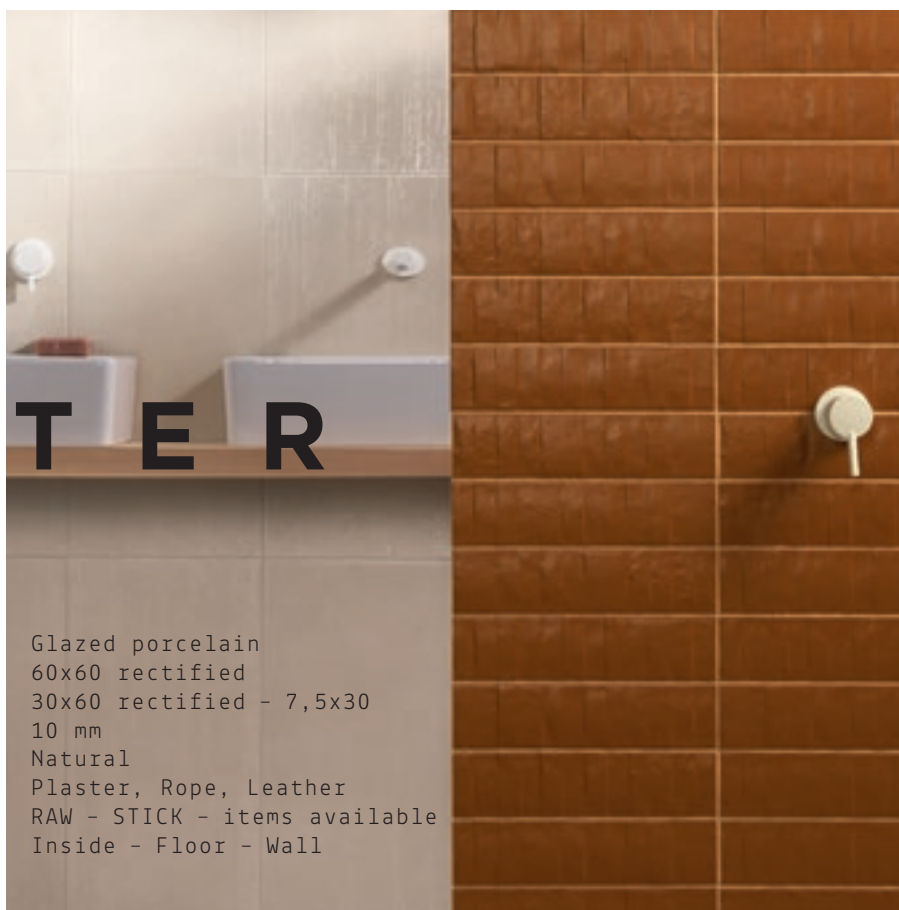

# M A T T E R

*[craft materials]*

a concept by Massimo Nadalini

Material.	Glazed porcelain
Sizes.	60x60 rectified 30x60 rectified - 7,5x30
Thickness.	10 mm
Finishes.	Natural
Colours.	Plaster, Rope, Leather
Accessories.	RAW - STICK - items available
Application.	Inside - Floor - Wall