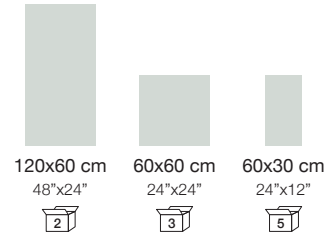

Alurock Black Soft Sq.	892756	49	866756	44	863756	40
Alurock Black Sq.	892761	50	866761	44A	863761	54